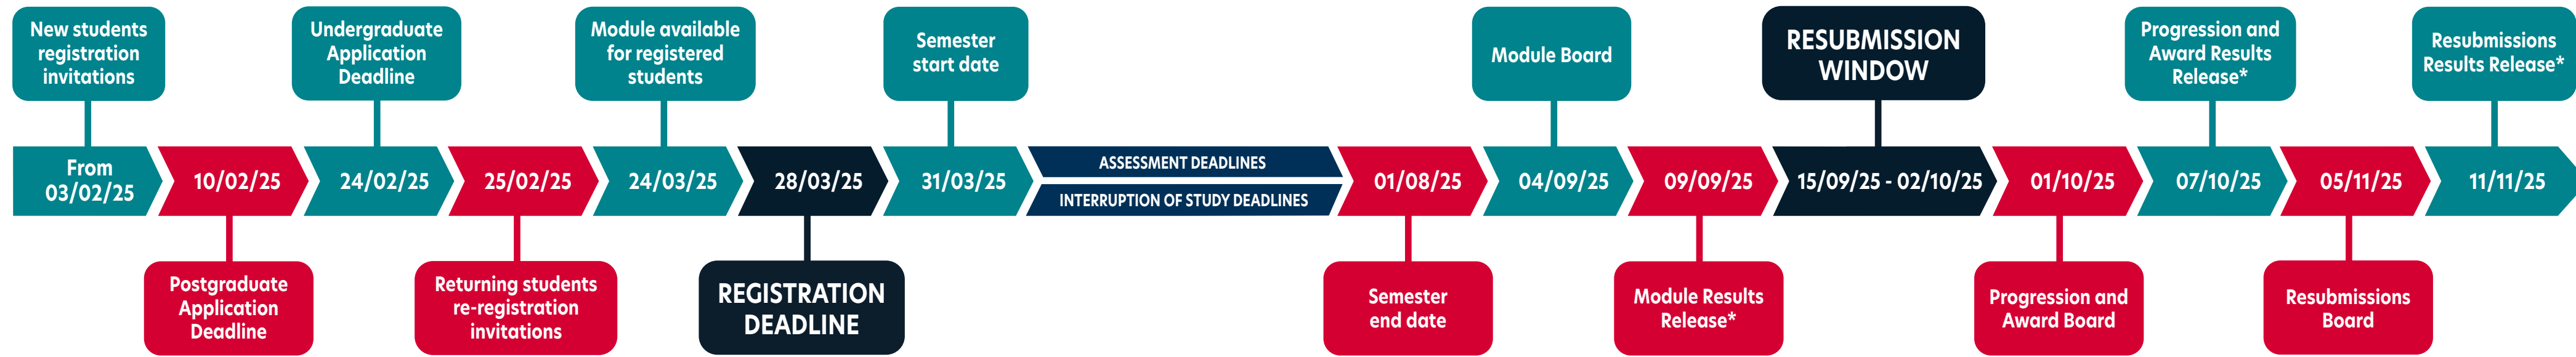

Spring 2025 Key Dates

*Appeals - The deadline to appeal is 10 working days after each results release date.